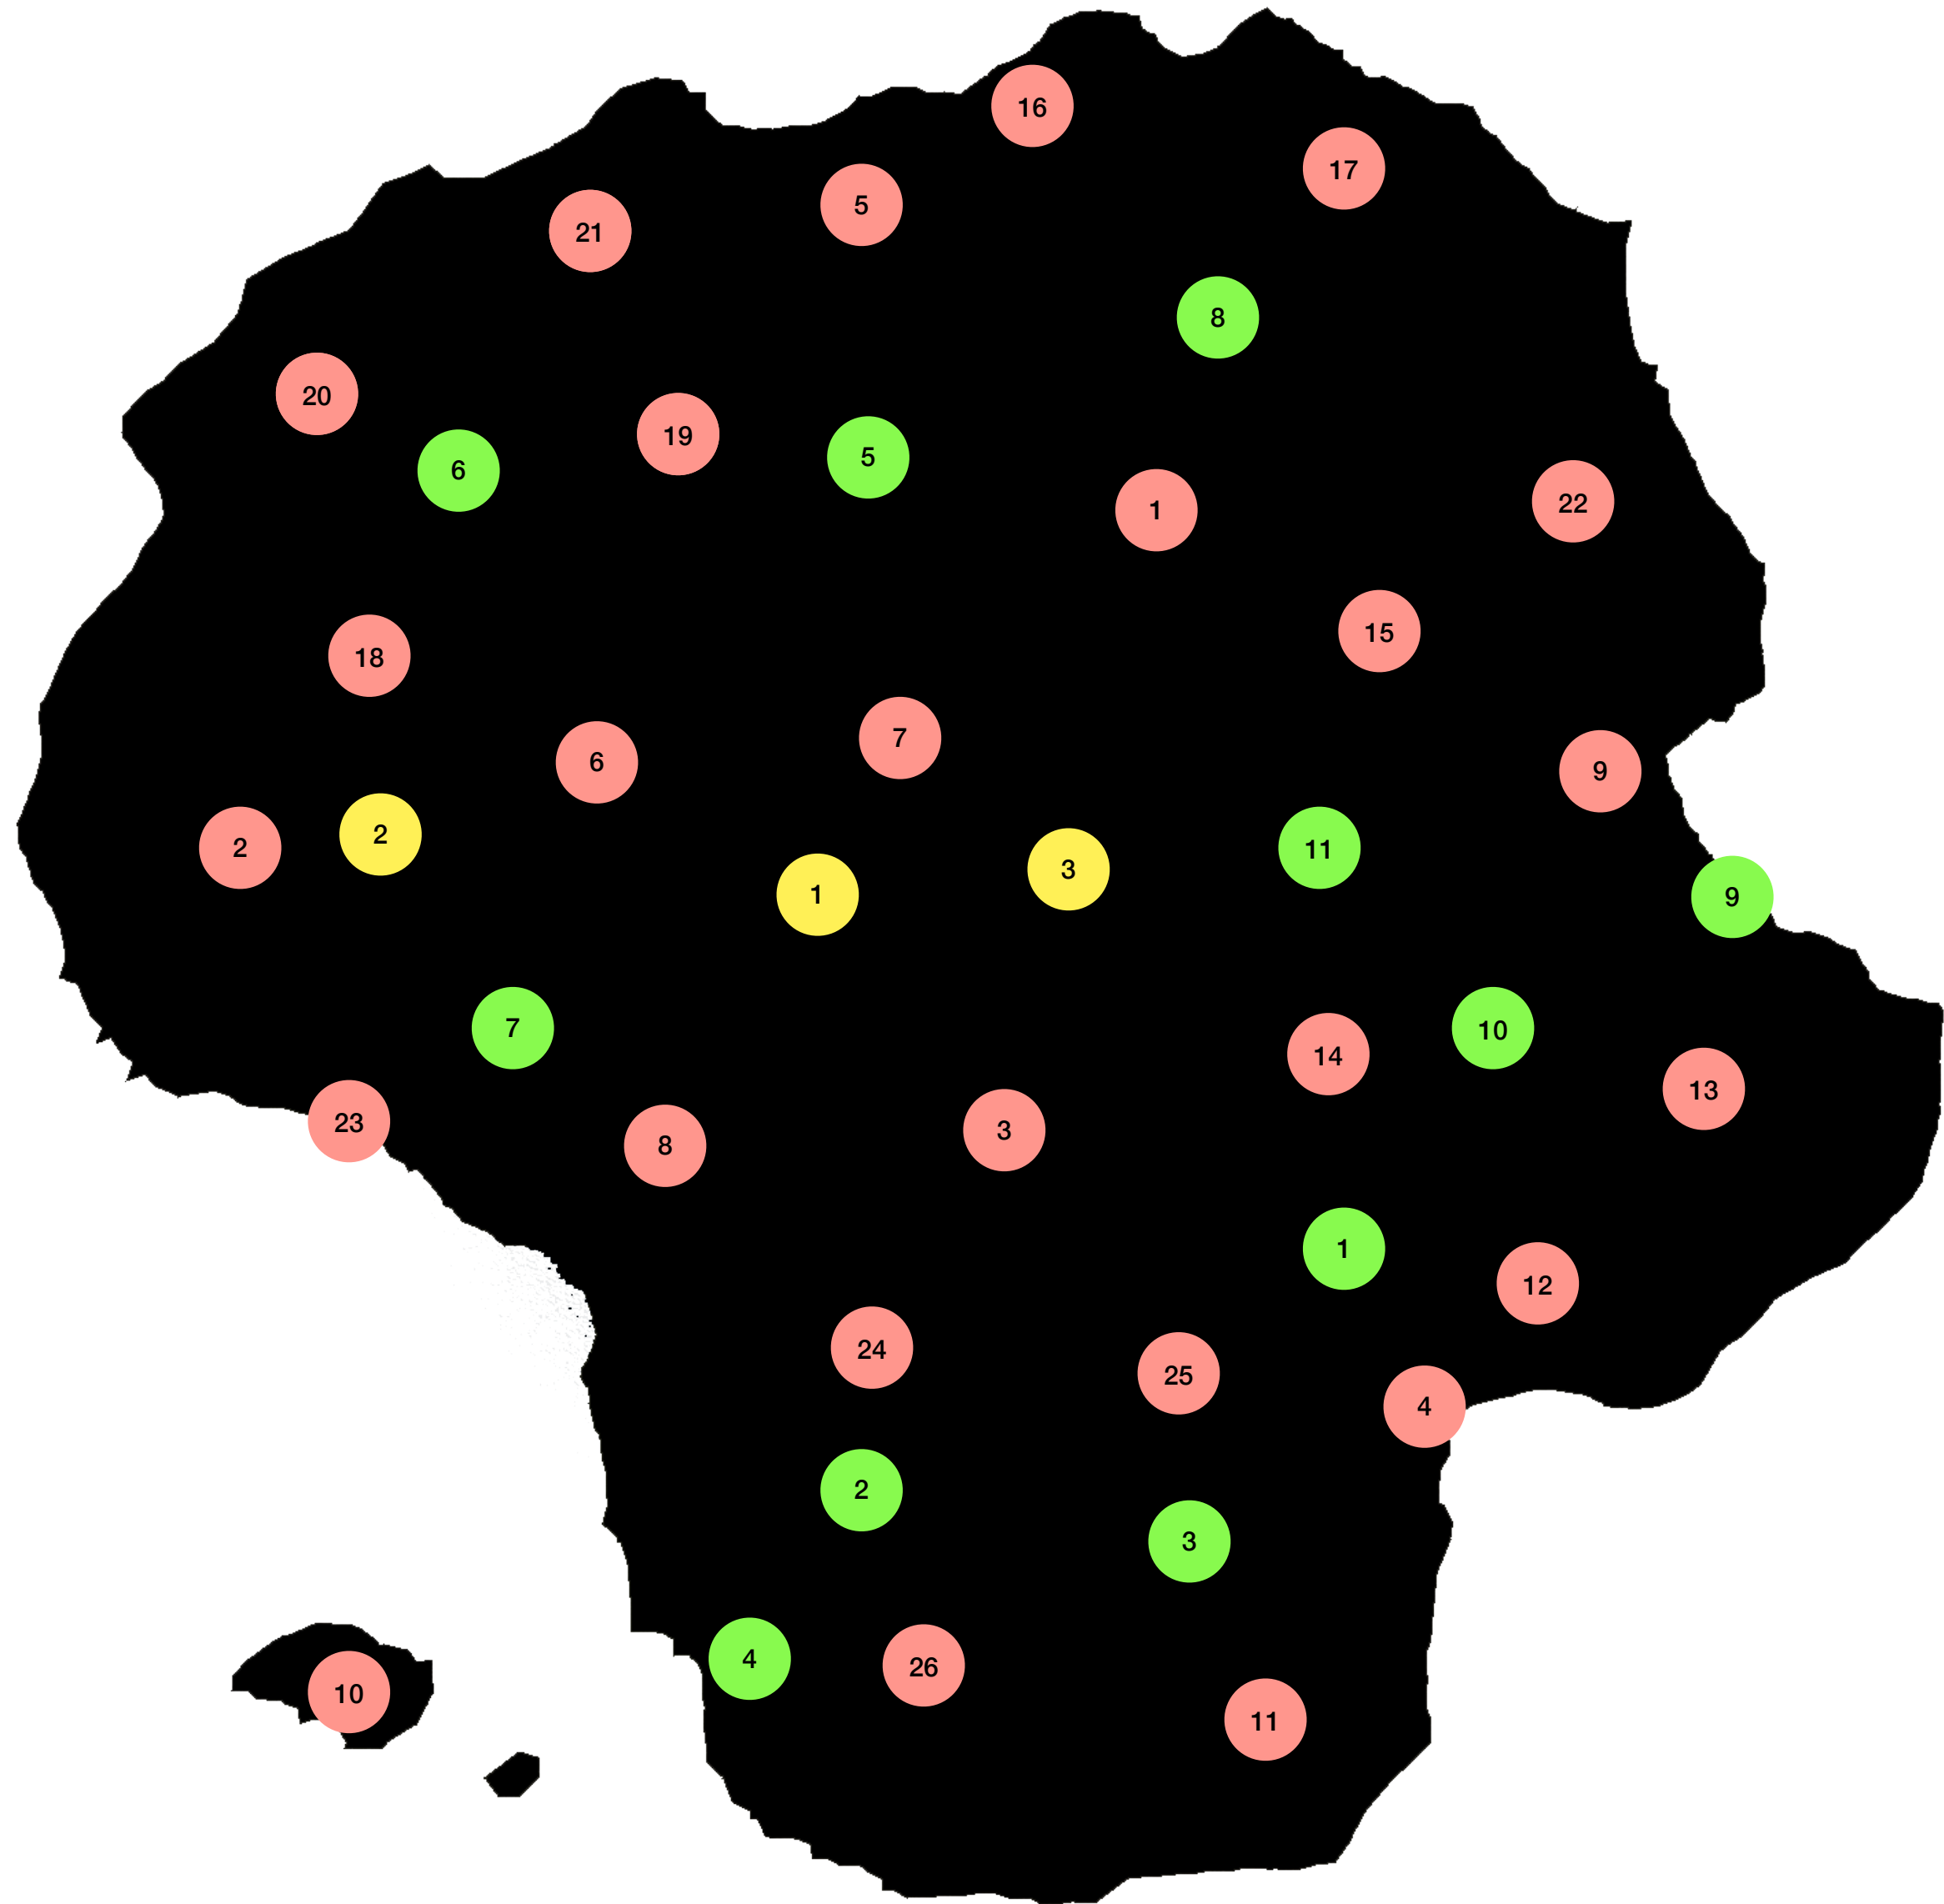

vr 5

List of works

● **Rooms**

- 1 In Praise of Shadows
- 2 Point light
- 3 Grass floor
- 4 Flashlight
- 5 Flicker
- 6 Two lights
- 7 Area light
- 8 Shadow receiving
- 9 Low resolution
- 10 Cast shadows (on/off)
- 11 Shadow acne
- 12 Shadow strength
- 13 Shadow bias
- 14 Near plane
- 15 X translation
- 16 Y translation
- 17 Z translation
- 18 On and off
- 19 X rotation
- 20 Y rotation
- 21 Z rotation
- 22 Shadows only
- 23 Spotlight
- 24 Shadow type
- 25 Cookie
- 26 Directional light

● **Sculptures**

- 1 Diminishing gaps
- 2 Sundial
- 3 Window
- 4 Extrusions
- 5 Intrusions
- 6 Table
- 7 Monolith
- 8 Stairs
- 9 Cube pile
- 10 Pipe
- 11 Plane

● **Platforms**

- 1 High intensity
- 2 Nighttime
- 3 Day/night cycle